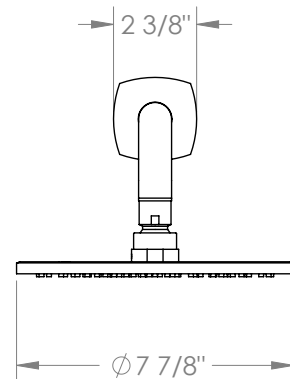

WATERMARK

BROOKLYN, NEW YORK

H-Line 115-HAF.1

Wall Mounted Showerhead

- Flow Rate: 1.75 GPM at 80 psi
- Self-Cleaning Silicone Jets
- Includes: SS-HL703AF and SH-TIT50.
- Professional Installation Required.

Available in all finishes shown on the [Watermark Designs website](#)

1/2"-14 NPT MALE

Meets the applicable requirements of ASME A112.18.1-2005/CSA B125.1-05, entitled "Plumbing Supply Fittings".

Watermark Designs reserves the right to make revisions without notice to product specifications. All product dimensions are nominal.