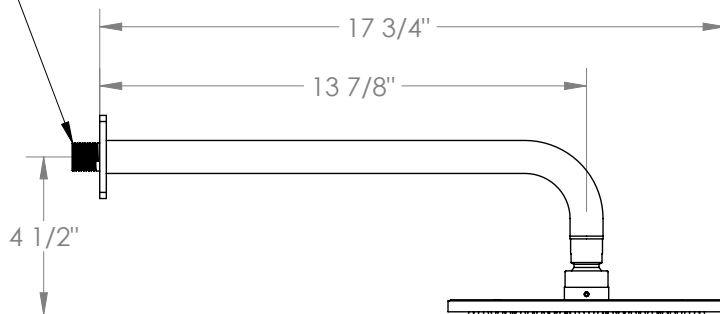

WATERMARK

BROOKLYN, NEW YORK

H-Line 115-HAF.1

Wall Mounted Showerhead

- Flow Rate: 1.75 GPM at 80 psi
- Self-Cleaning Silicone Jets
- Includes: SS-HL703AF and SH-TIT50.
- Professional Installation Required.

Available in all finishes shown on the [Watermark Designs website](#)

1/2"-14 NPT MALE

Meets the applicable requirements of ASME A112.18.1-2005/CSA B125.1-05, entitled "Plumbing Supply Fittings".

Watermark Designs reserves the right to make revisions without notice to product specifications. All product dimensions are nominal.